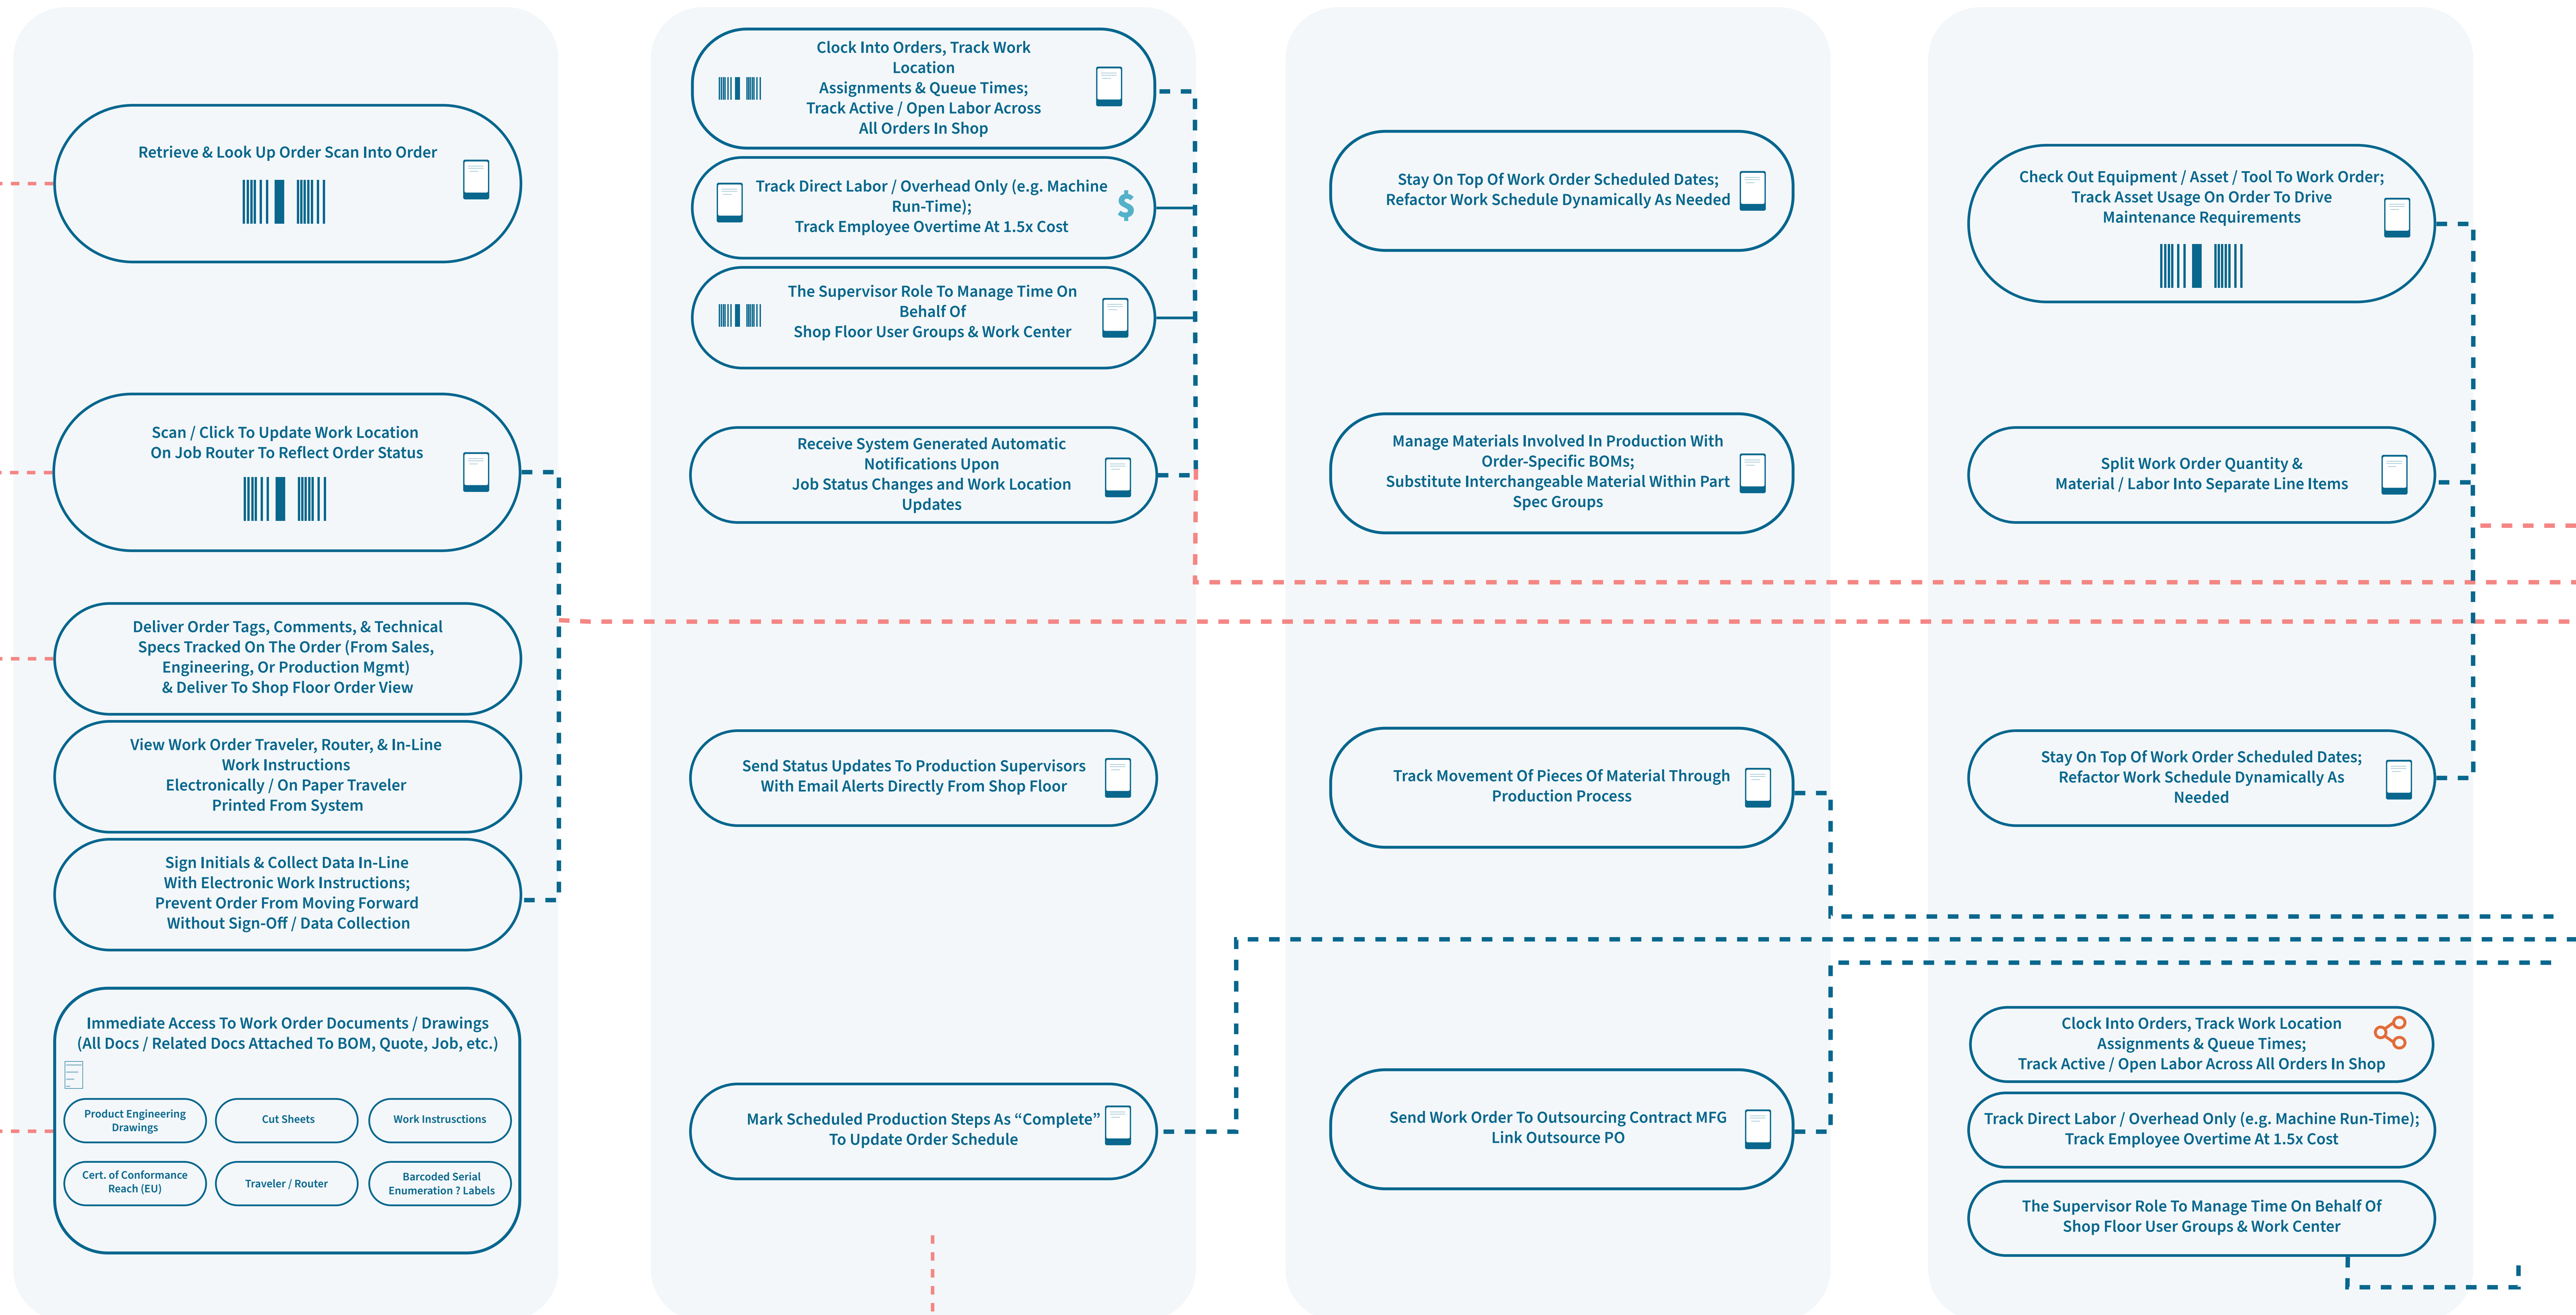

Production (MES)

Production Management — Shop Floor Tracking — Inspections

Check PDF

Integrated Planning & Scheduling Flowchart

Check PDF

Material Issue To WIP Flowchart

Check PDF

Packing/ Shipping/ Invoicing Flowchart

Integrated Quality Flowchart

Check PDF